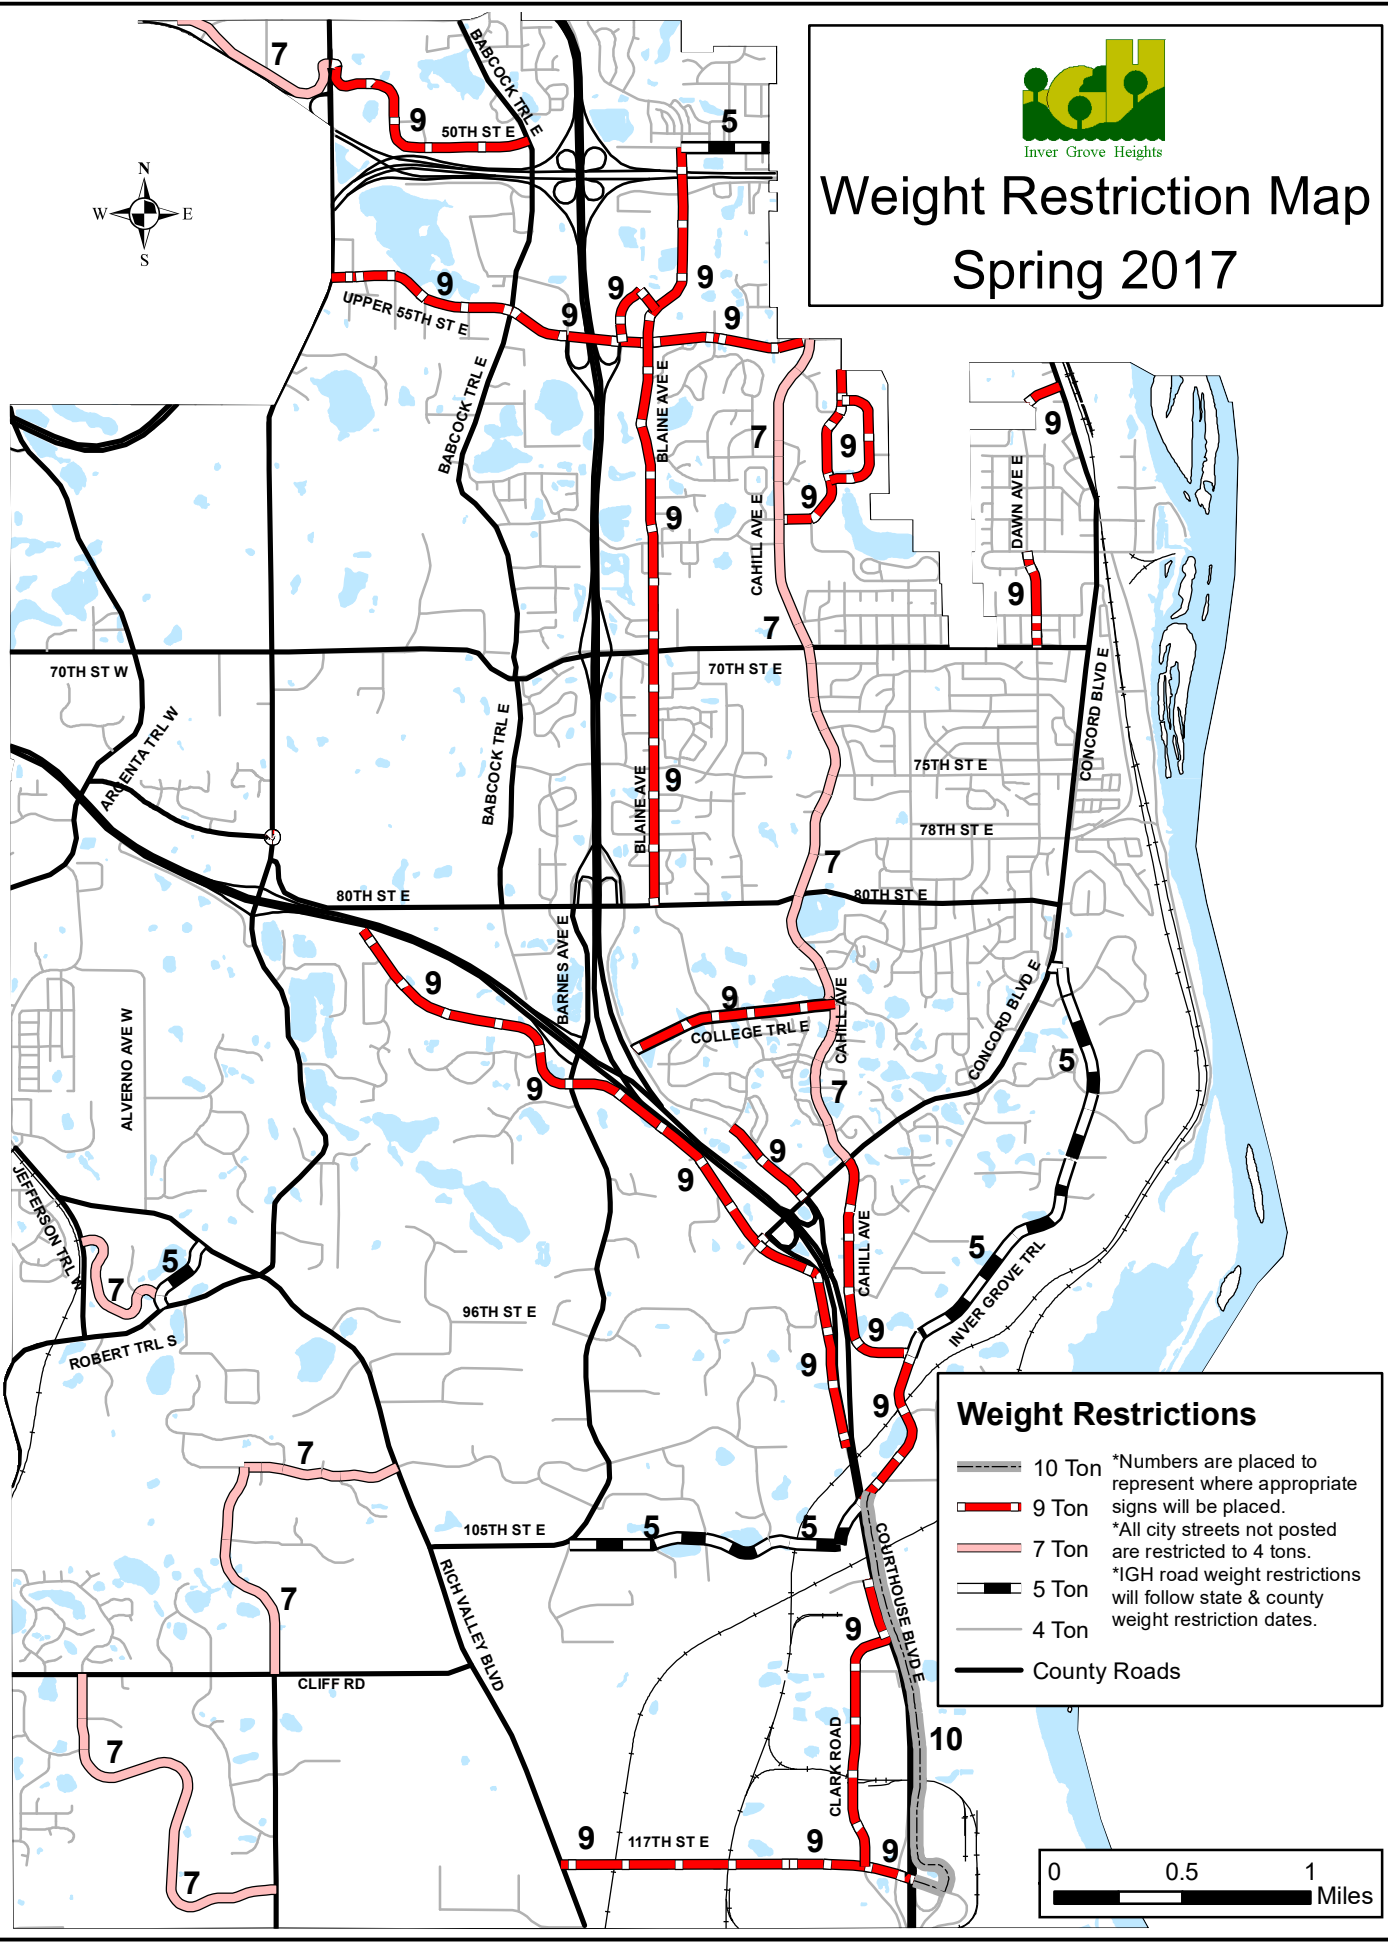

Inver Grove Heights

Weight Restriction Map Spring 2017

Weight Restrictions

- 10 Ton
- 9 Ton
- 7 Ton
- 5 Ton
- 4 Ton
- County Roads

*Numbers are placed to represent where appropriate signs will be placed.
*All city streets not posted are restricted to 4 tons.
*IGH road weight restrictions will follow state & county weight restriction dates.